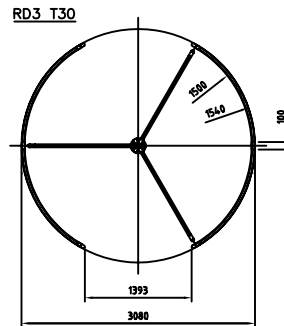

Front view

Top view

Side view

Top view, folded position

Revolving door
RD3-27/30/36 Frame

besam

0

1002869