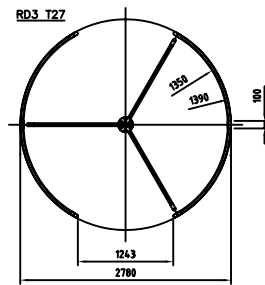

Front view

Top view

Side view

Top view, folded position

Revolving door
RD3-27/30/36 Frame

besam

0

1002869