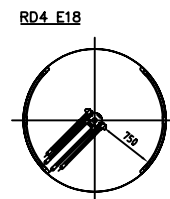

Front view

Top view

Side view

Top view, folded position

Revolving door
RD4-18/21/24 Frame

besam 

0

1002870