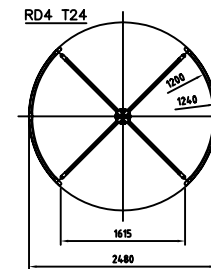

Front view

Top view

Side view

Top view, folded position

Revolving door
RD4-18/21/24 Frame

besam 

0

1002870