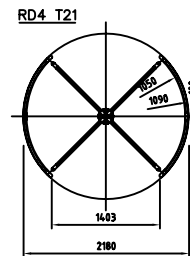

Front view

Top view

Side view

Top view, folded position

Revolving door
RD4-18/21/24 Frame

besam 

0

1002870