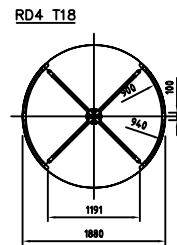

Front view

Top view

Side view

Top view, folded position

Revolving door
RD4-18/21/24 Frame

besam 

0

1002870